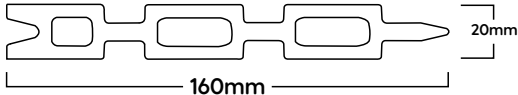

armour fencing

Available in Black & Cedar

Material	WPC 'Composite'
Width	160mm
Depth	20 mm
Length	1760 mm
Weight	4.1 kg
Qty per 1800mm height	11 + 1 Top board
Expansion Gap	5 mm
Guarentee *	15 year
Coverage of Face	150 mm

TOP BOARD

Width	151.5mm
Weight	4 kg

sg fencing

Available in Black & Cedar

Material	WPC 'Composite'
Width	160 mm
Depth	20 mm
Length	1760 mm
Weight	4.2 kg
Qty per 1800mm height	1 + 11 main boards
Expansion Gap	5 mm
Guarentee *	15 year
Coverage of Face	150 mm

TOP BOARD

Width	151.5 mm
Weight	3.75 kg

Fence

Length Of Fence	5 mtr's	5.5 mtr's	6 mtr's	6.5 mtr's	7 mtr's	7.5 mtr's	8 mtr's	8.5 mtr's	9 mtr's	9.5 mtr's	10 mtr's	11 mtr's	12 mtr's
Fence Panels / kits	3	3	4	4	4	5	5	5	5	6	6	7	7