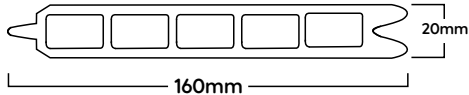

armour fencing

Available in Black & Cedar

Material	WPC 'Composite'
Width	160mm
Depth	20 mm
Length	1760 mm
Weight	4.1 kg
Qty per 1800mm height	11 + 1 Top board
Expansion Gap	5 mm
Guarentee *	15 year
Coverage of Face	150 mm

TOP BOARD

Width	151.5mm
Weight	4 kg

sg fencing

Available in Black & Cedar

Material	WPC 'Composite'
Width	160 mm
Depth	20 mm
Length	1760 mm
Weight	4.2 kg
Qty per 1800mm height	1 + 11 main boards
Expansion Gap	5 mm
Guarentee *	15 year
Coverage of Face	150 mm

TOP BOARD

Width	151.5 mm
Weight	3.75 kg

Fence

Length Of Fence	5 mtr's	5.5 mtr's	6 mtr's	6.5 mtr's	7 mtr's	7.5 mtr's	8 mtr's	8.5 mtr's	9 mtr's	9.5 mtr's	10 mtr's	11 mtr's	12 mtr's
Fence Panels / kits	3	3	4	4	4	5	5	5	5	6	6	7	7